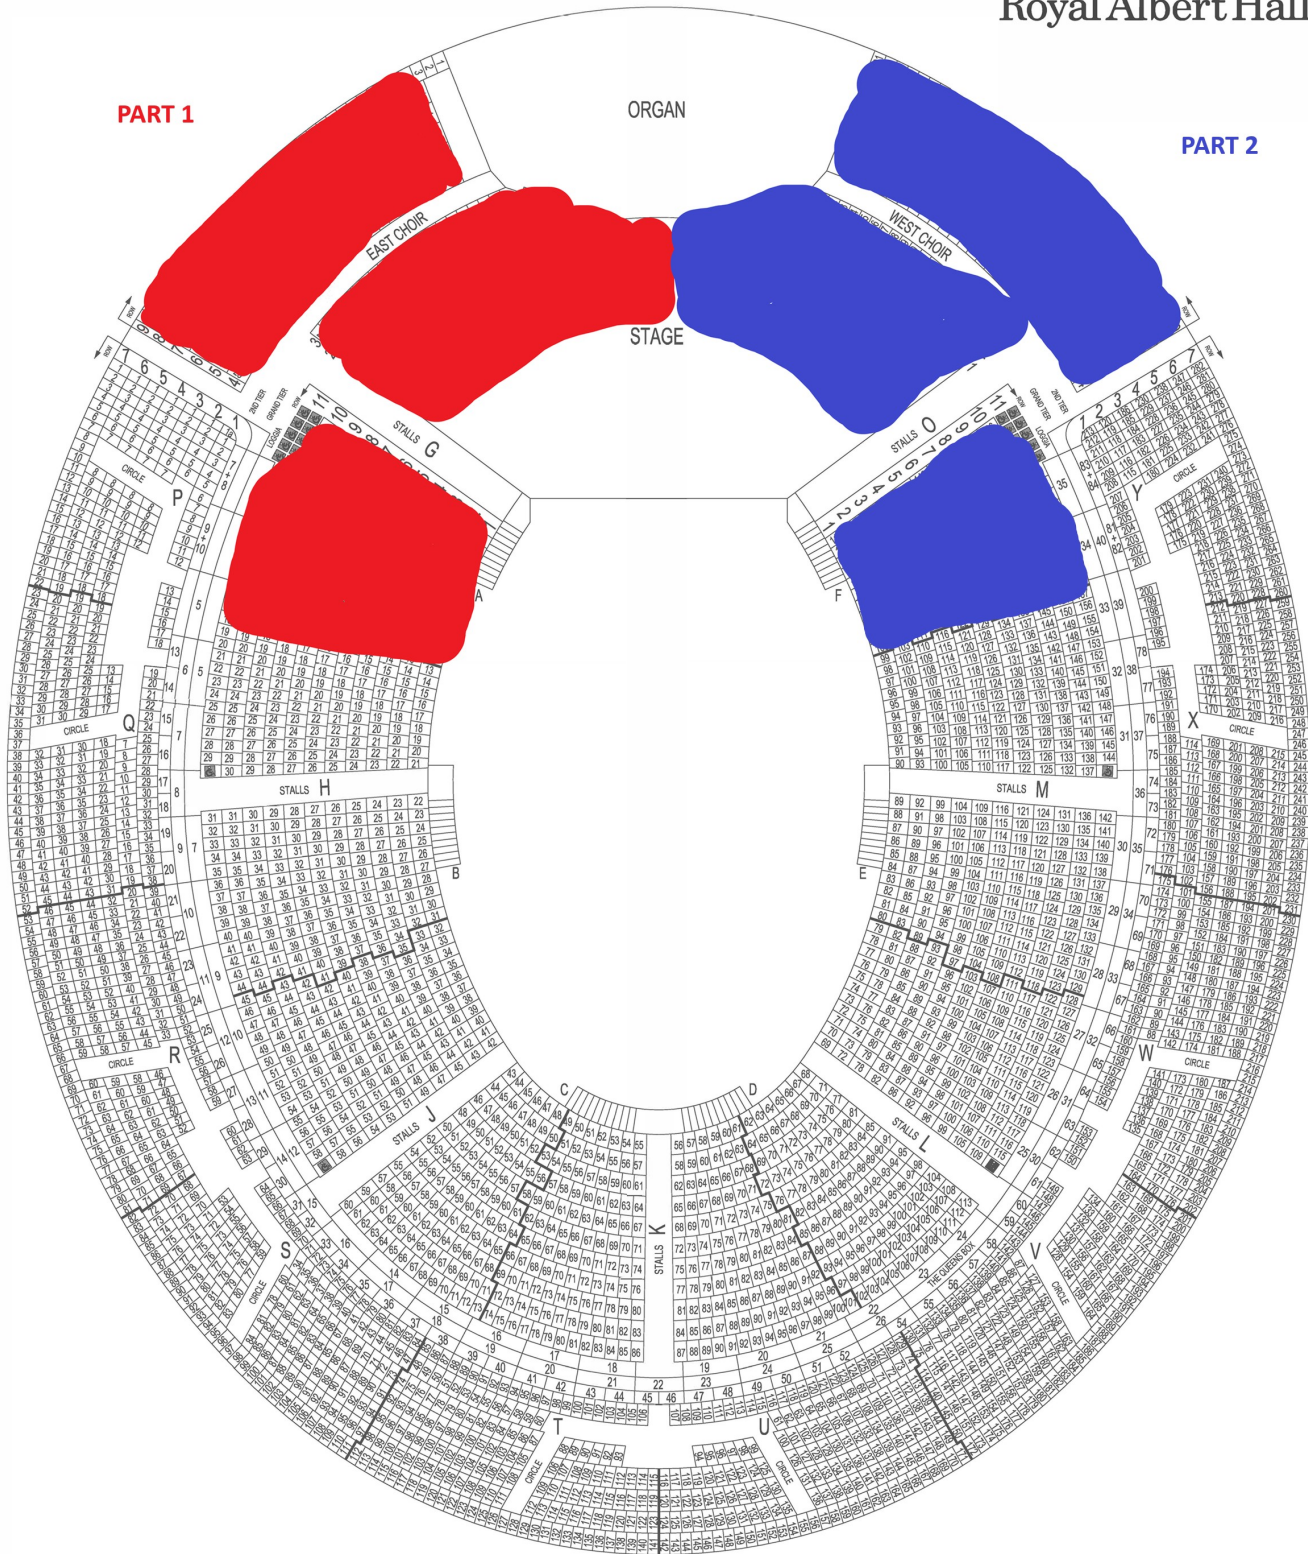

PRIMARY CHOIR SEATING - RAH 2025

SCHOOL NAME	PART 1 CHILDREN	PART 2 CHILDREN
Albemarle Primary School	RED SIDE	BLUE SIDE
Allfarthing Primary School	RED SIDE	BLUE SIDE
Beatrix Potter School	RED SIDE	BLUE SIDE
Belleville Primary School	RED SIDE	BLUE SIDE
Belleville Wix Academy	RED SIDE	BLUE SIDE
Brandlehow Primary School	RED SIDE	BLUE SIDE
Eveline Day School	RED SIDE	BLUE SIDE
Fircroft School	RED SIDE	BLUE SIDE
Franciscan School	RED SIDE	BLUE SIDE
Honeywell Junior School	RED SIDE	BLUE SIDE
Hotham Primary School	RED SIDE	BLUE SIDE
John Burns Primary School	RED SIDE	BLUE SIDE
Nightingale Community Academy	RED SIDE	
Our Lady of Victories	RED SIDE	BLUE SIDE
Our Lady Queen of Heaven Primary School	RED SIDE	BLUE SIDE
Penwortham	RED SIDE	BLUE SIDE
Rutherford House School	RED SIDE	BLUE SIDE
Sacred Heart Roehampton	RED SIDE	BLUE SIDE
Shaftesbury Park Primary School	RED SIDE	BLUE SIDE
St Anne's C of E	RED SIDE	BLUE SIDE
St Anselm's	RED SIDE	BLUE SIDE
St Joseph's Catholic Primary School	RED SIDE	BLUE SIDE
St. George's CE Primary School	RED SIDE	BLUE SIDE
Swaffield School	RED SIDE	BLUE SIDE
Trinity St Mary's	RED SIDE	BLUE SIDE
West Hill Primary School	RED SIDE	BLUE SIDE

PRIMARY CHOIR SEATING

Royal Albert Hall

PART 1

ORGAN

PART 2

EAST CHOIR

WEST CHOIR

STAGE